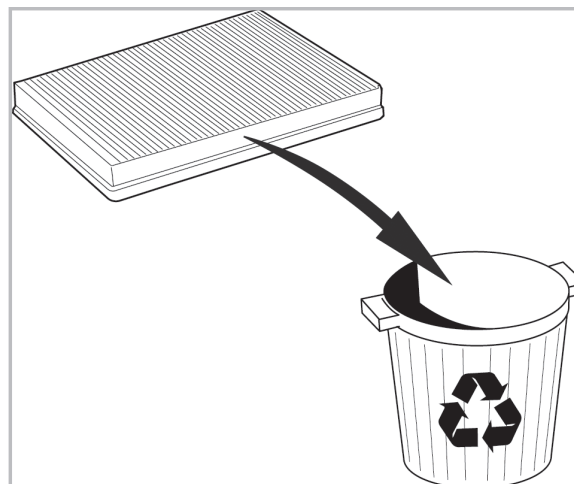

SUPREME

with anti-allergen properties

701020
FH 2020

PCA

WANT TO KNOW MORE?

www.valeo-techassist.com

FOR
AUDI A3 A/C+/- (03/12 >) / TT (07/14 >)
SEAT LEON A+ (11/12 >)
SKODA OCTAVIA A/C+/- (11/12 >)
VOLKSWAGEN GOLF VII A/C+/- (09/12 >)