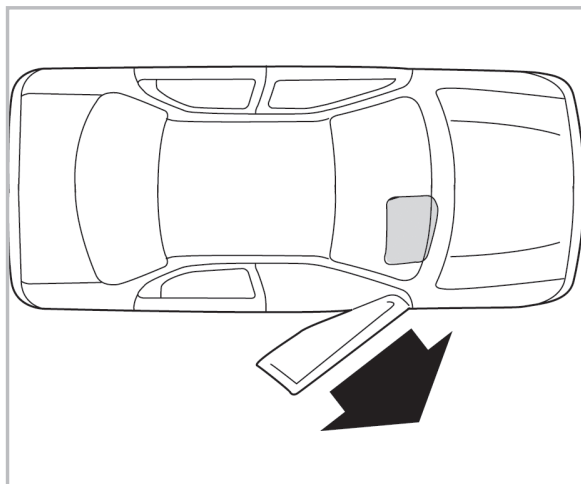

SUPREME

with anti-allergen properties

701020
FH 2020

PCA

WANT TO KNOW MORE?

www.valeo-techassist.com

FOR
AUDI A3 A/C+/- (03/12 >) / TT (07/14 >)
SEAT LEON A+ (11/12 >)
SKODA OCTAVIA A/C+/- (11/12 >)
VOLKSWAGEN GOLF VII A/C+/- (09/12 >)