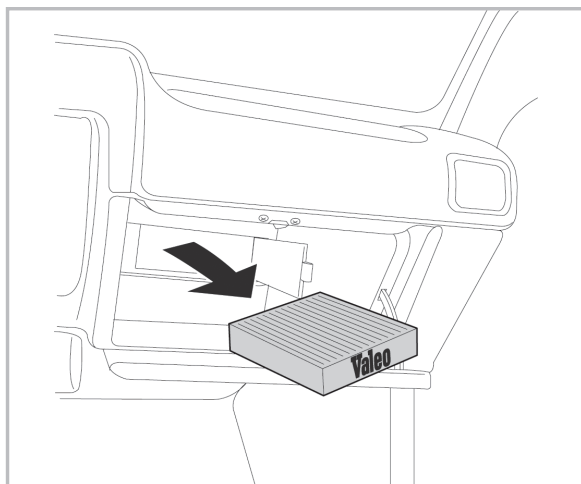

SUPREME

with anti-allergen properties

701020
FH 2020

PCA

WANT TO KNOW MORE?

www.valeo-techassist.com

FOR
AUDI A3 A/C+/- (03/12 >) / TT (07/14 >)
SEAT LEON A+ (11/12 >)
SKODA OCTAVIA A/C+/- (11/12 >)
VOLKSWAGEN GOLF VII A/C+/- (09/12 >)