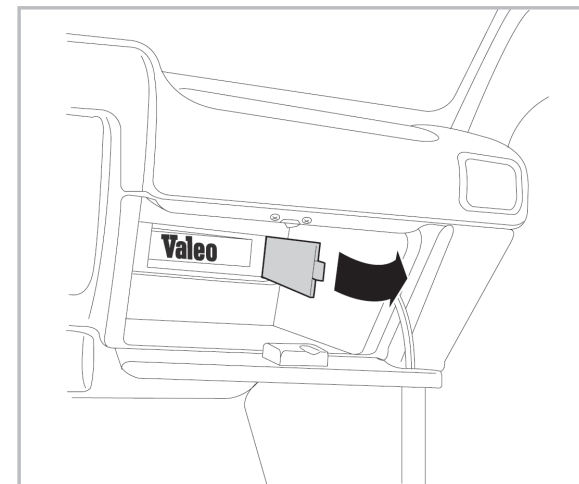

SUPREME

with anti-allergen properties

701020
FH 2020

PCA

WANT TO KNOW MORE?

www.valeo-techassist.com

FOR
AUDI A3 A/C+/- (03/12 >) / TT (07/14 >)
SEAT LEON A+ (11/12 >)
SKODA OCTAVIA A/C+/- (11/12 >)
VOLKSWAGEN GOLF VII A/C+/- (09/12 >)