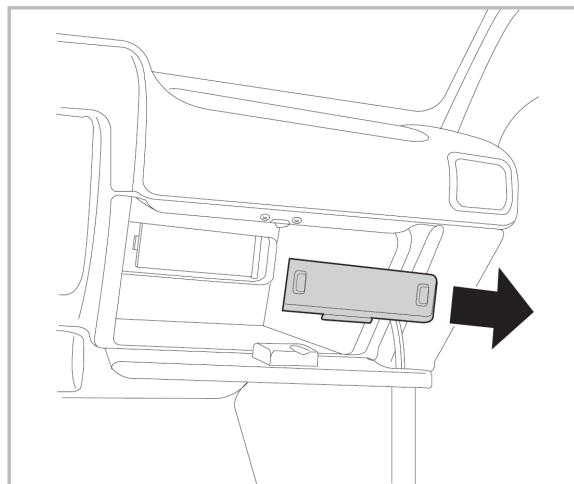

SUPREME

with anti-allergen properties

701020
FH 2020

PCA

WANT TO KNOW MORE?

www.valeo-techassist.com

FOR
AUDI A3 A/C+/- (03/12 >) / TT (07/14 >)
SEAT LEON A+ (11/12 >)
SKODA OCTAVIA A/C+/- (11/12 >)
VOLKSWAGEN GOLF VII A/C+/- (09/12 >)