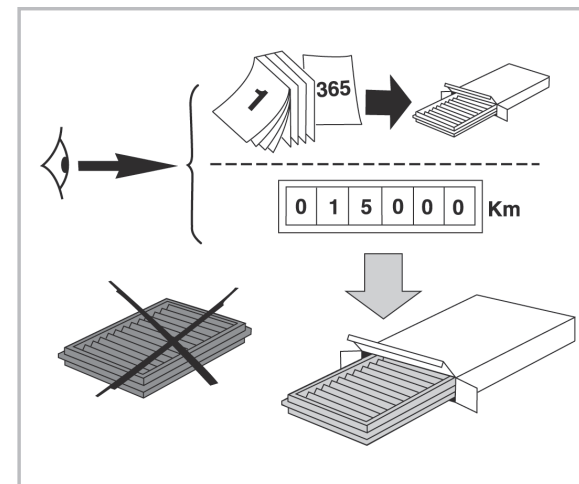

SUPREME

with anti-allergen properties

701020
FH 2020

PCA

WANT TO KNOW MORE?

www.valeo-techassist.com

FOR
AUDI A3 A/C+/- (03/12 >) / TT (07/14 >)
SEAT LEON A+ (11/12 >)
SKODA OCTAVIA A/C+/- (11/12 >)
VOLKSWAGEN GOLF VII A/C+/- (09/12 >)